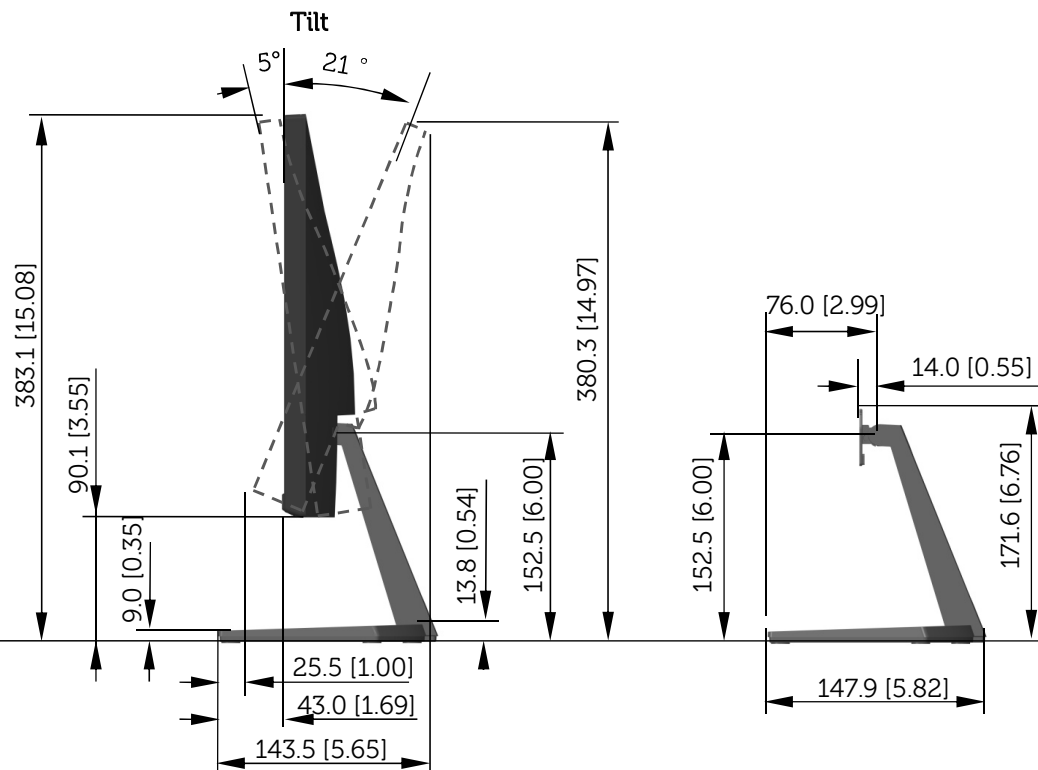

S2218H / S2218M Outline Dimension

Unit: mm (inch)
 Dimension: Nominal
 Scale: Not to scale

Back view of Monitor without stand

S2318H / S2318M Outline Dimension

Unit: mm (inch)
 Dimension: Nominal
 Scale: Not to scale

Back view of Monitor without stand