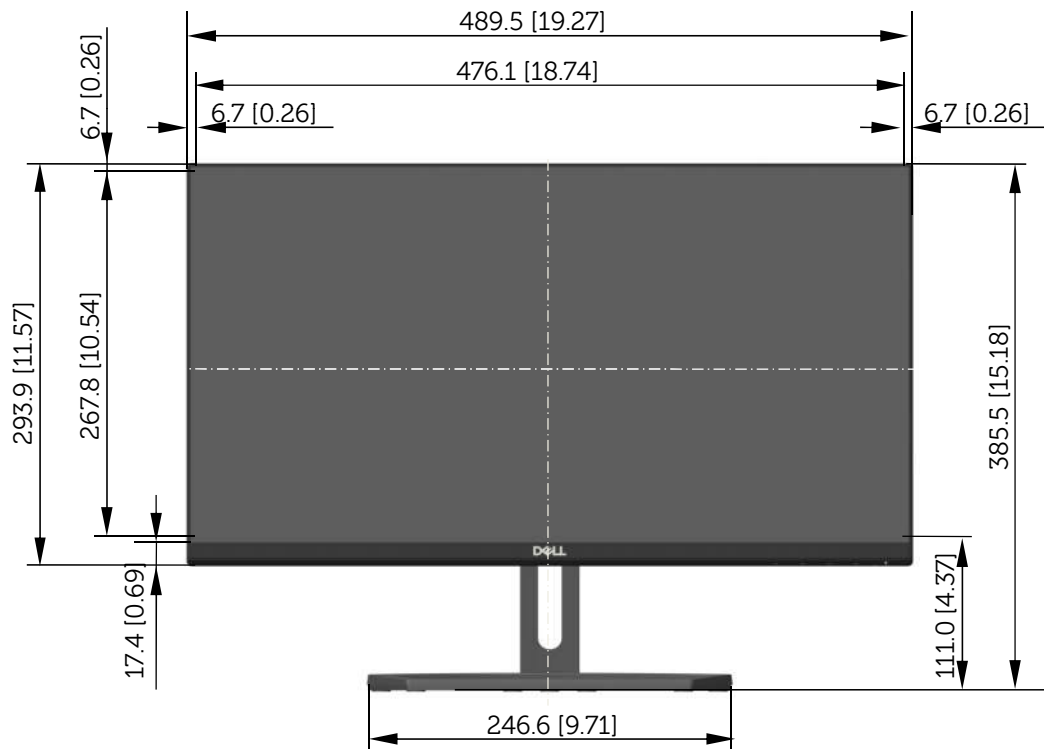

S2218H / S2218M Outline Dimension

Unit: mm (inch)
 Dimension: Nominal
 Scale: Not to scale

Back view of Monitor without stand

S2318H / S2318M Outline Dimension

Unit: mm (inch)
 Dimension: Nominal
 Scale: Not to scale

Back view of Monitor without stand